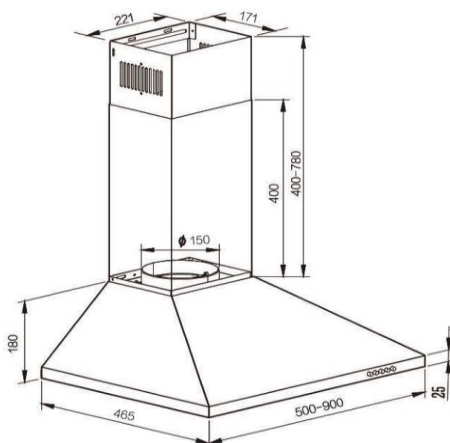

Appliance Data Sheet

Product Type	Cooker Hood
Product Code	UBSCH90BK.1
	Product Description
	90cm Black Chimney Hood
	

Features / Specification

Barcode	8422248618755
Colour	Black
Hood Width	900mm
Fan Speeds	3
Extraction Rate (EU66)	361.9m ³ /h
Lights	1 x 1.5W Rectangular LED
Grease Filter	3 x Aluminium Filters
Controls	Push Buttons
Noise Level	65 dB (A)
Carbon Filters	2 x SCF2 (not supplied with appliance)
Air Outlet Diameter	150mm
Motor Rating	220-240V - 50Hz - 65W
Chimney Dimensions	400mm + 400mm x 221mm x 171mm

Dimensions & Technical Information

Product Dimensions (WxDxH)	900 x 465 x 580/960 mm
Packed Dimensions (WxDxH)	950 x 245 x 520mm
Product Weight	10 kg Packed / 9kg Unpacked
Max Power	66.5W
Cable / Plug	1.5m / Hardwired
Supply Connection	3A